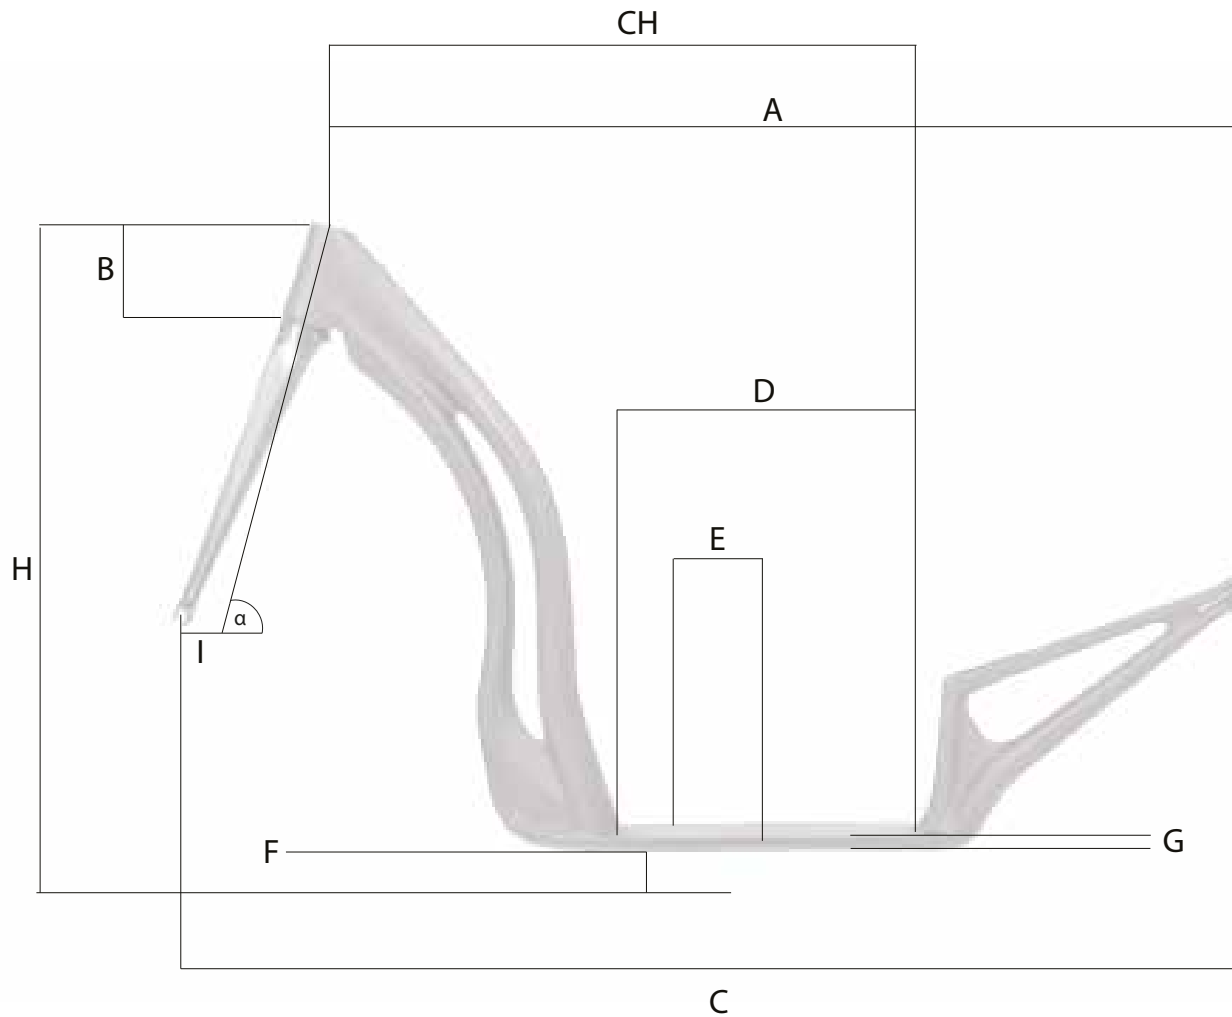

IDEA

Strnadela

IDEA S1 TEAM DESIGN

choose color of ID

choose frame color

choose color of inner parts

choose color of IDEA STRNADEL

* IDEA STRNADEL logo

* ID logo

* Design samples

PRICE: 6000 CZK - individual colors with ceramic finish.

IDEA S1 CLASSIC DESIGN

choose color of ID

choose frame color

choose color of IDEA STRNADEL

* IDEA STRNADEL logo

* ID logo

* Design samples

PRICE: 5000 CZK - individual color with ceramic finish.

A	FRAME	1045
B	NECK	117
C	WHEELS	1230
D	STEP	350
E	STEP WIDTH	80
F	STEP HEIGHT	26 (36)
G	STEP DEPTH	27
H	STACK	790
CH	REACH	700
I	OFFSET / α	45 / 72°

* values are in (mm)

F - P1 racing position, P2 terrain position (2 positions of rear wheel optimize STEP HEIGHT).
 C - distance between center of the wheel. Total length of the footbike with wheels 28" is 1890 mm.