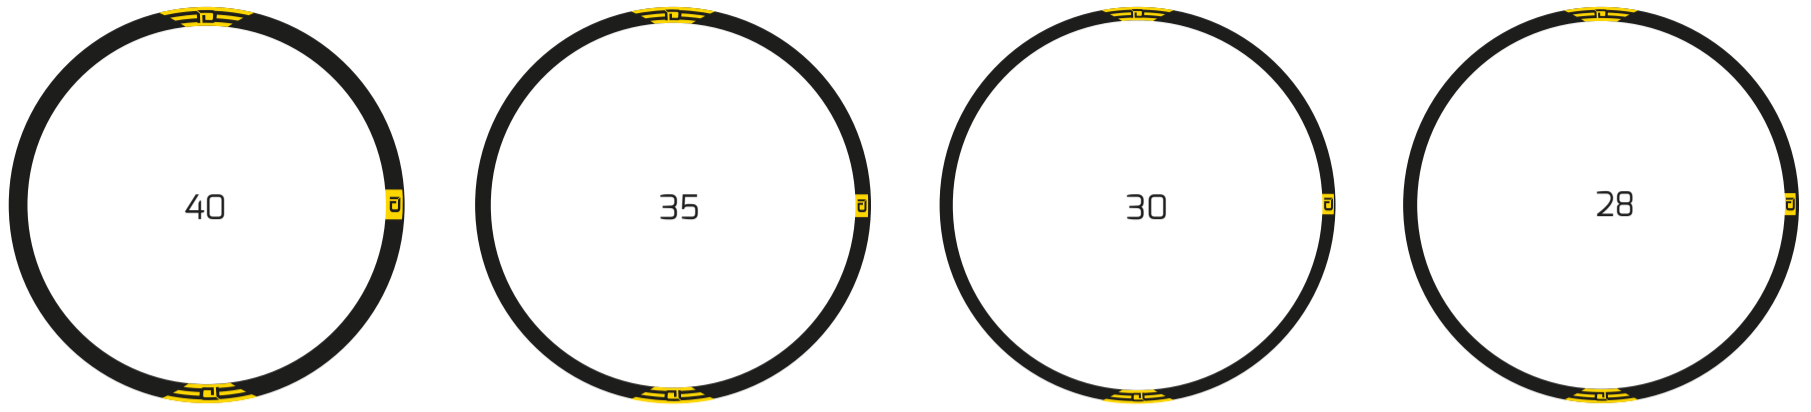

TEAM DESIGN

CLASSIC DESIGN

Colors options:

IDEA Black

IDEA White

IDEA Yellow

IDEA Red

IDEA Silver