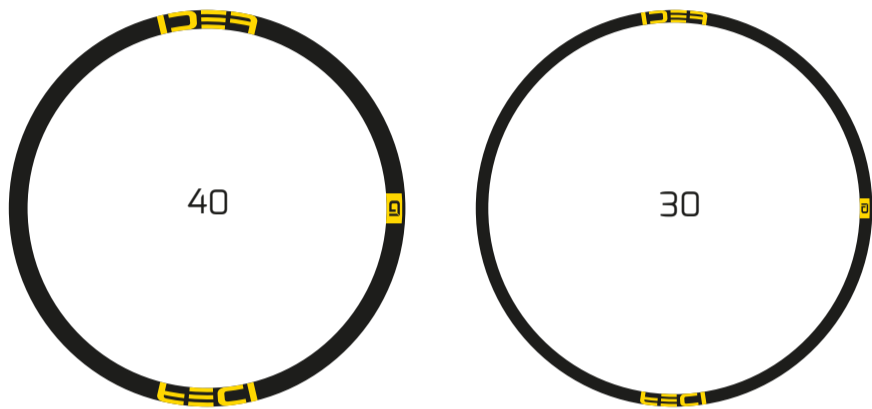

CLASSIC DESIGN

Colors options:

IDEA Black

IDEA White

IDEA Yellow

IDEA Red

IDEA Silver

IDEA Graphene