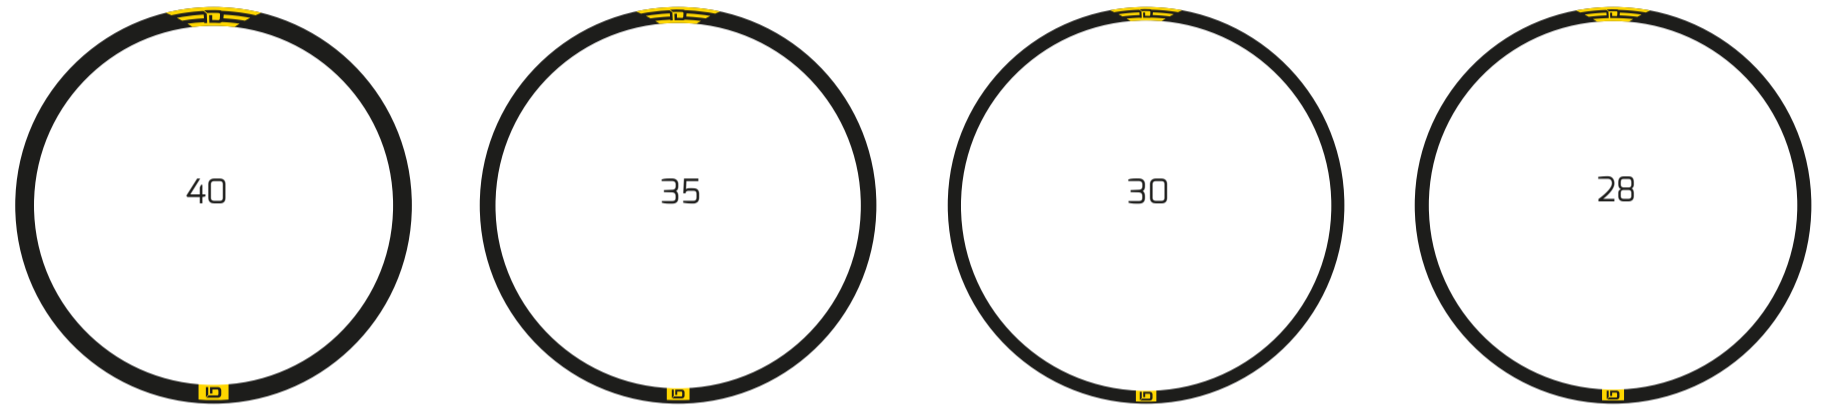

TEAM DESIGN

CLASSIC DESIGN

Colors options:

IDEA Black

IDEA White

IDEA Yellow

IDEA Red

IDEA Silver