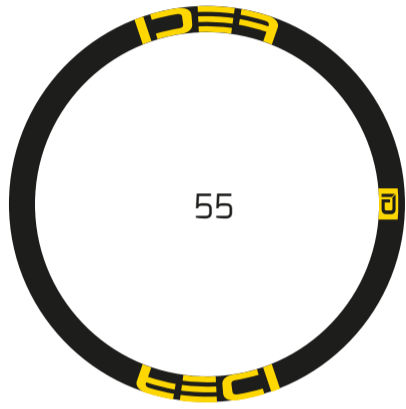

# IDEA

WHEELS DESIGN BOOK

TEAM DESIGN

CLASSIC DESIGN

Colors options:

IDEA Black

IDEA White

IDEA Yellow